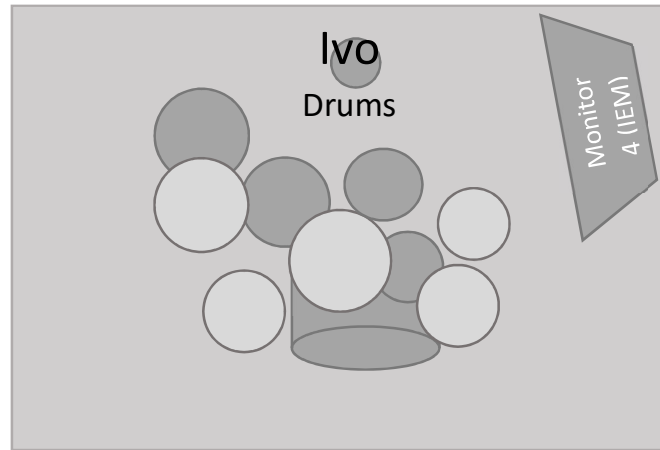

# Tech Rider

# numbitious

May 2018

Kemper

**Reto**  
Guitar  
Backing Vocals

**Sigi**  
Bass  
Backing Vocals

TC  
Helicon

**Bruno**  
Lead Vocals  
Guitar

<p><b>DrumKit (Pearl)</b> Bass Drum Snare 2 Floor Tom 1 Rack Tom Hi-Hat 4 Cymbals (Ride, 2 Crash, China) Bell</p>	<p><b>Vocals</b> <i>Lead</i> Sennheiser E945 looped trough TC Helicon VoiceLive 3 Extreme  <i>2 Backing Vocals</i> (Shure SM58)</p>	<p><b>Guitars Amps</b> Kemper Rack Mount (Direct Out)  Mesa Boogie Dual Rectifier 4 x 12" Cabinet (miked w. Shure SM58)</p>	<p><b>Bass Amp</b> Orange Terror Bass (Direct Out) 2 x 10" Cabinet</p>
---------------------------------------------------------------------------------------------------------------------------------------------------	---------------------------------------------------------------------------------------------------------------------------------------------------------------------	-----------------------------------------------------------------------------------------------------------------------------------------------------	------------------------------------------------------------------------------------